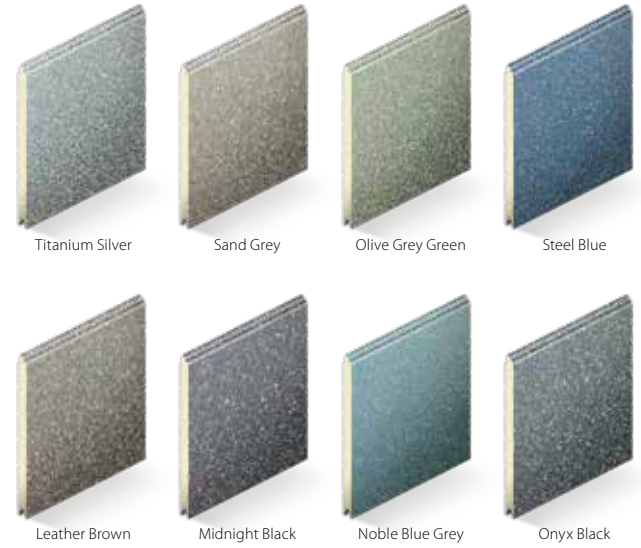

Georgian Cassette
(Embossed only)

Centre Ribbed

Ribbed

Un-Ribbed
(Smooth only)

2 Finish

Next, choose your finish.

Whether you go for smooth or embossed, you'll love the finished look.

Smooth

Embossed

01933 229135

3 Colours

This is where you can truly create your ideal garage door. Available in any RAL colour or BS colour, SeceuroGlide Sectionals provide the opportunity to match your door to your windows, front door or even your car! Here are some of our most popular finishes, including our metallic colours.

Free of Charge Colours

Standard Colours

Metallic Colours

Foiled Woodgrain

Only available in Centre Rib.

"I never realised there would be this much choice – I'm really impressed with how bespoke my door truly is."