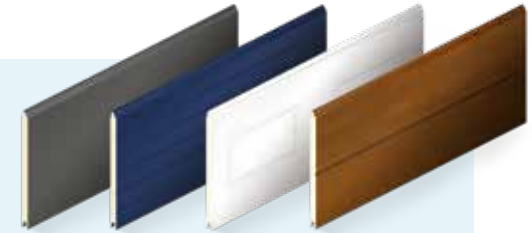

Make it Yours...in 6 easy steps

Every step of the build is down to you. Beginning with your own specific sizes and ending with your choice of colour, finish and accessories the end result will be completely unique.

1. 1 Fully bespoke sizing
2. 2 Choose from 4 panel types
3. 3 Choose from hundreds of colours
4. 4 Choose your finish from smooth or embossed
5. 5 Choose your accessories (windows and frames)
6. 6 Choose your operator